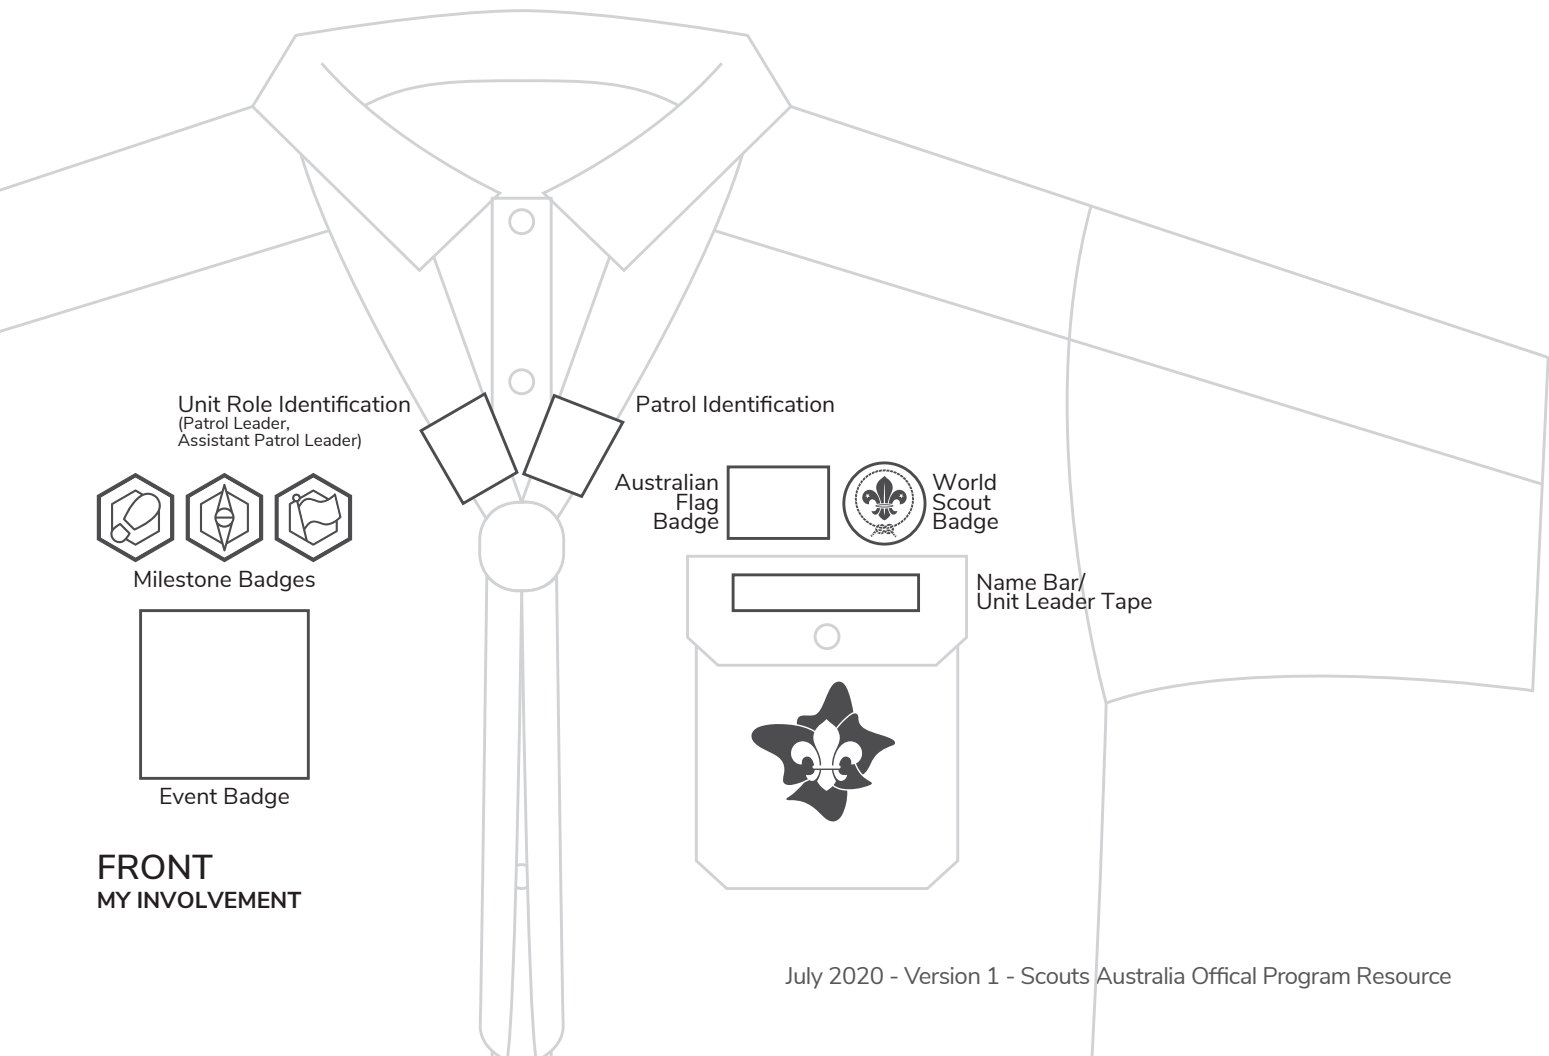

# Uniform Layout for Youth Members

Name Tapes

District / Region Badge

Better World Framework

Additional Awards  
(Camper, Duke of Edinburgh, First Aid, Landcare, Personal Development, Pilot Wings, SES, Their Service, Our Heritage, Unit Management, Walkabout)

Introduction to Section Badge

Peak Award Badges

Special Interest Area Badges

Outdoor Adventure Skills Badges

**Right Sleeve**  
MY IDENTITY

**Left Sleeve**  
MY JOURNEY

**FRONT**  
MY INVOLVEMENT